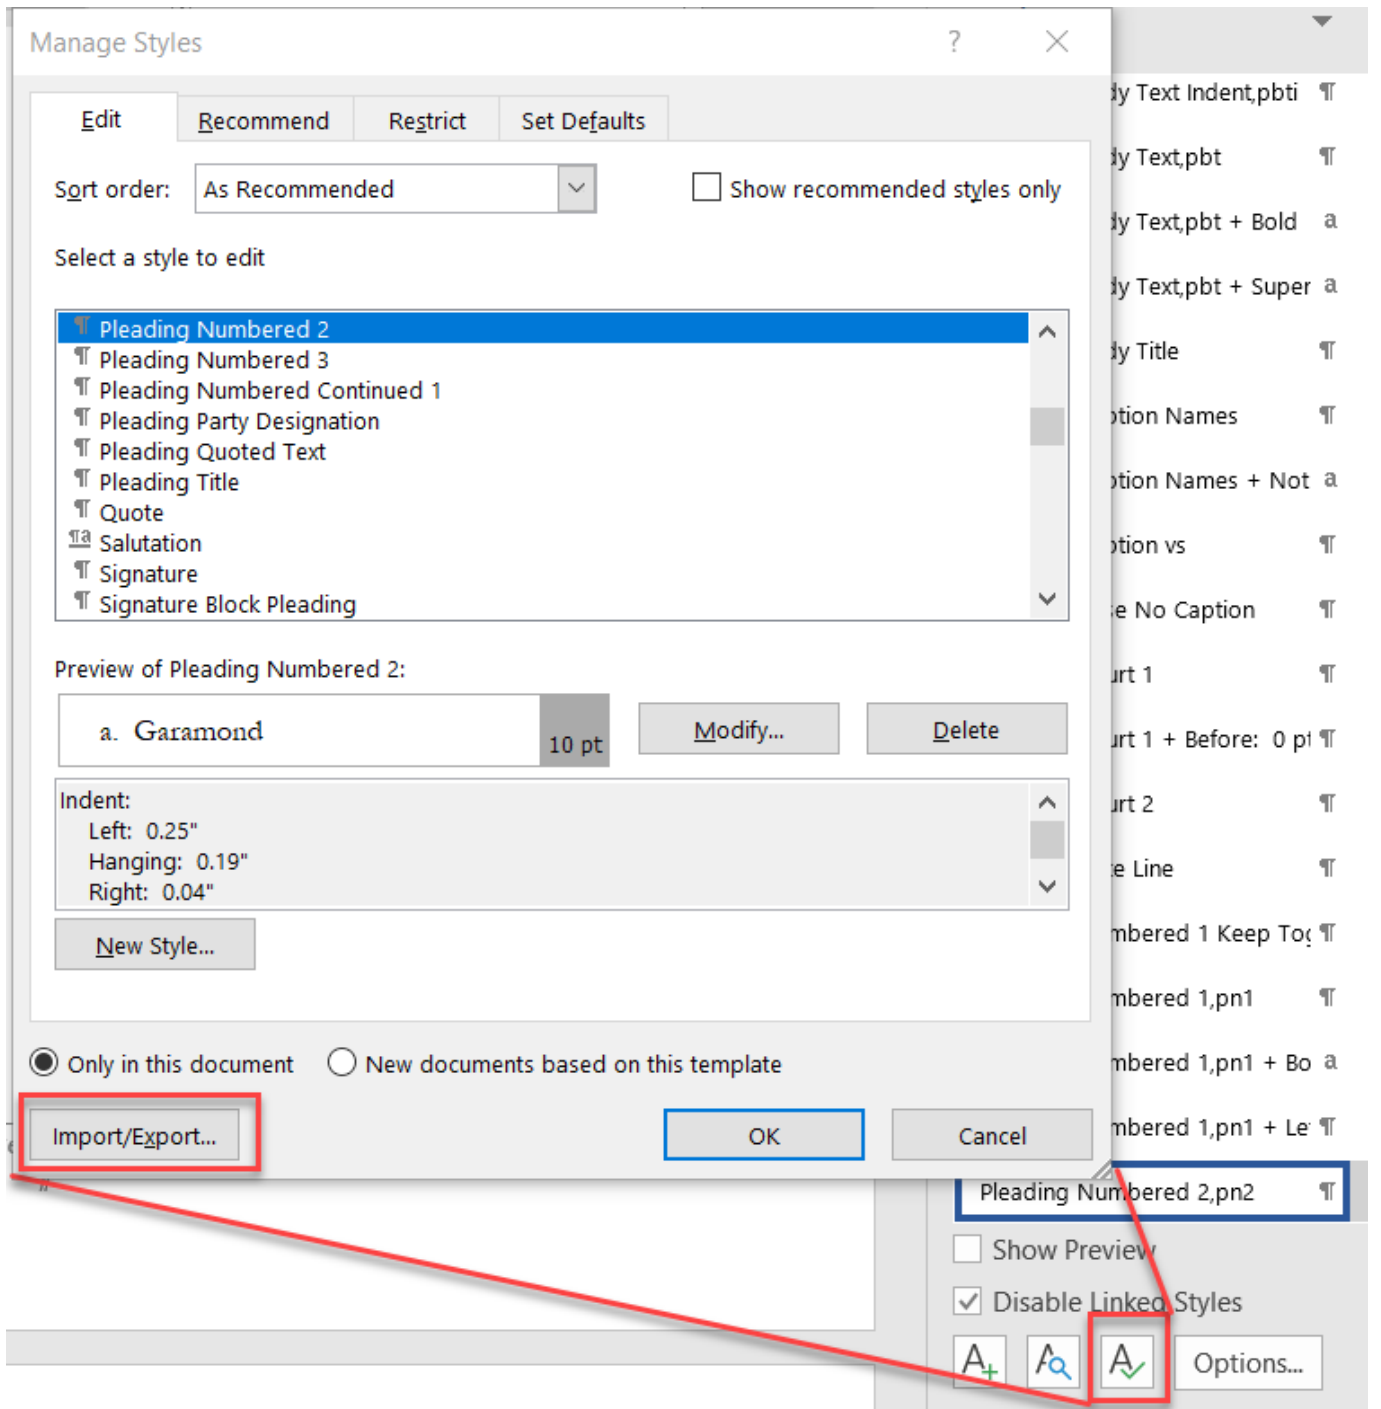

[Transform Text Option Not Available In Microsoft 365 For Mac](#)