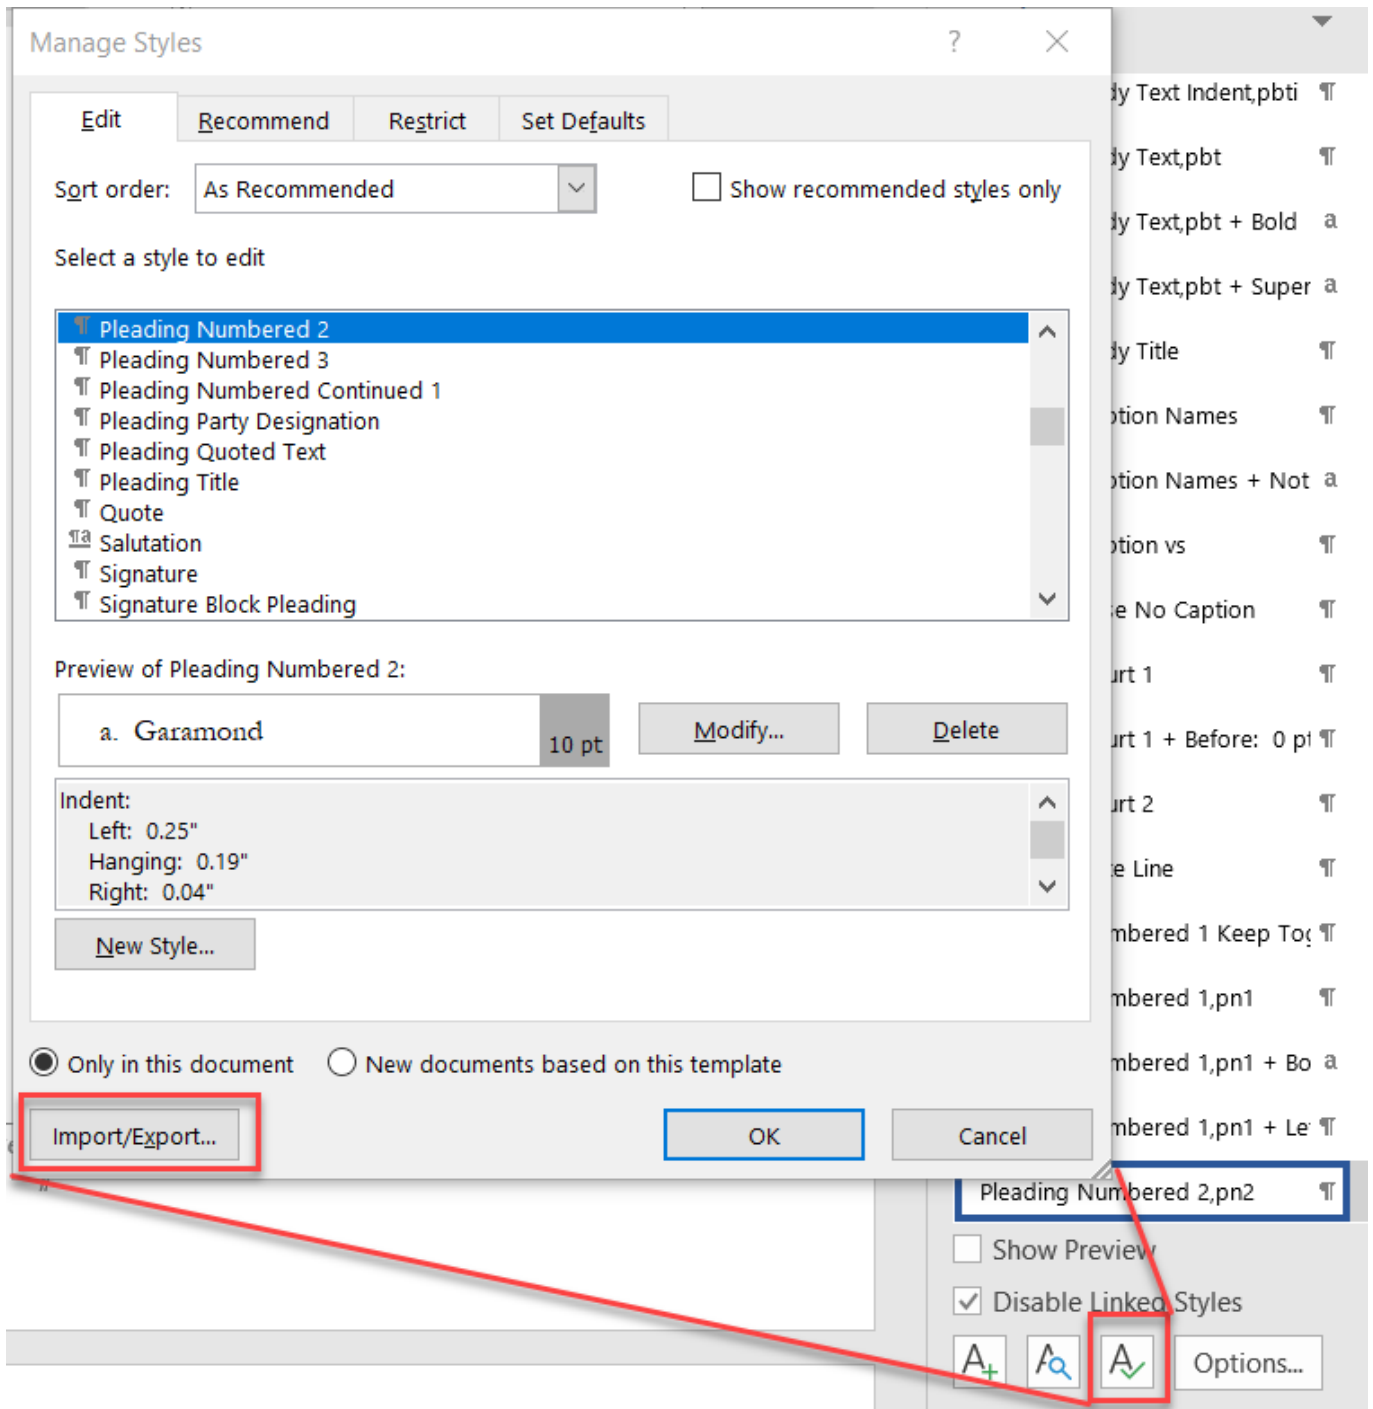

ODBC and OLE DB connectors—support for Select Related Tables Enhanced Folder connector—support for “Combine” from the Data Preview dialog.

[Baixaki Driver Impressora Hp Deskjet 2050](#)

If you haven't already, give Microsoft Defender ATP for Mac a try! Apr 06, 2017 These updates are available as part of an Office 365 subscription.. Shape styles and effects apply to the box and background surrounding your WordArt, not to the WordArt text.. prn) file as the first step of the import flow for both connectors Alternatively, you can switch to the All files (*. Transform Text Option Not Available In Microsoft 365 For Mac Windows 10 Transform Text Option Not Available In Microsoft 365 For Mac Windows 7 Transform Text Option Not Available In Microsoft 365 For Mac Login Excel 2016 includes a powerful set of features based on the Power Query technology, which provides fast, easy data gathering and shaping capabilities and can be accessed through the Get & Transform section on the Data ribbon.. These updates are available as part of an Office 365 subscription If you are an Office 365 subscriber, find out how to get these latest updates. [Spreadtrum Driver](#)